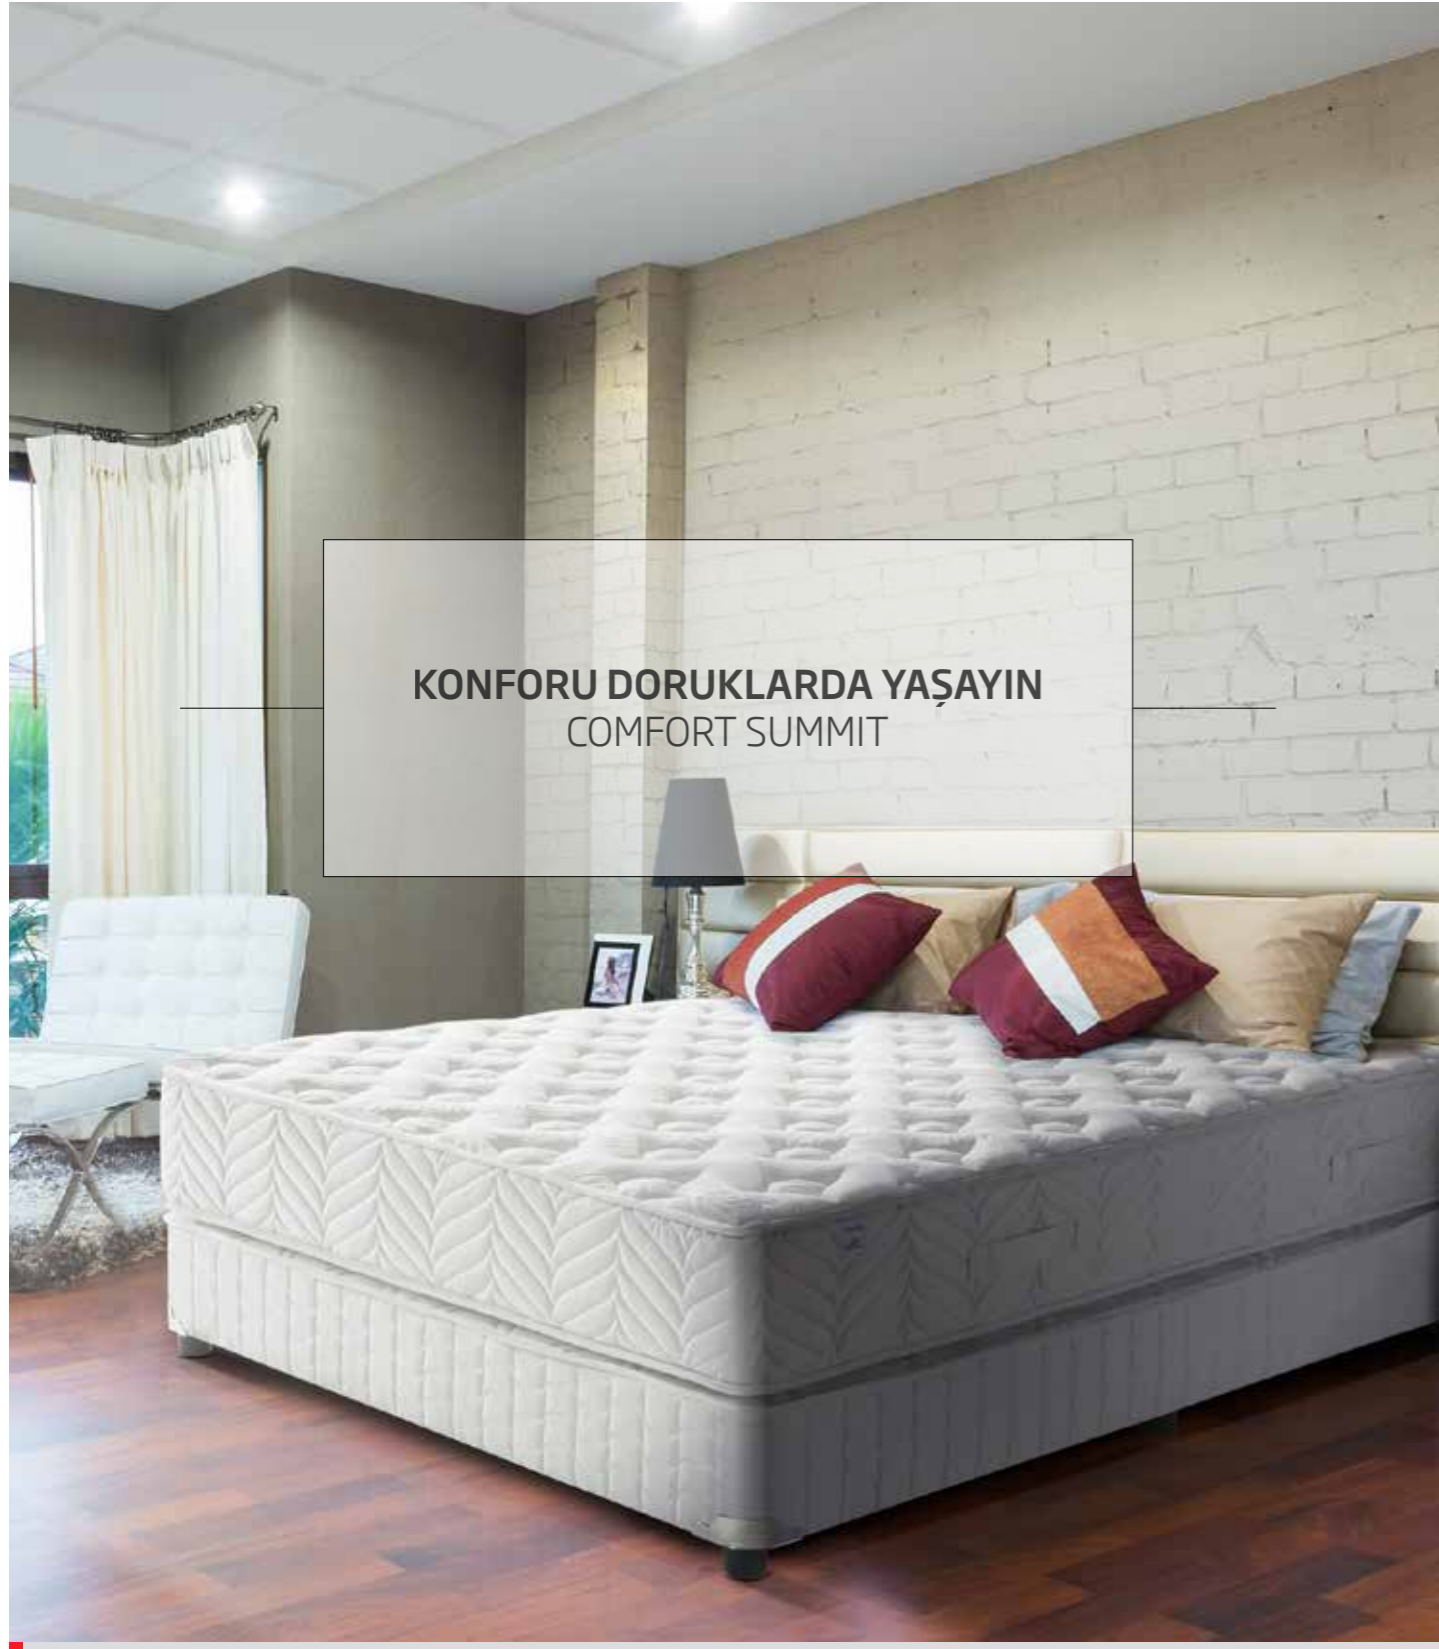

KONFORU DORUKLARDA YAŞAYIN
COMFORT SUMMIT

BELLONA
HOTEL CONCEPT

ASPENDOS

İKİZ YATAK
TWIN MATTRESS

24

Hiçbir şey konuklarınızın rahatlığından önemli değildir. Bunun ne demek olduğunu iyi biliyor ve size Aspendos yatağı öneriyoruz. Aspendos bildiğiniz yatak konforunun bir tık ilerisi. Bonel Yay Teknolojisi, vücudun ağırlığını yatağa eşit bir şekilde dağıtır. İçerisinde bulunan ve ekstra konfor sağlayan yumuşak katman ile gece boyunca deliksiz bir uyku uyumanıza yardımcı olur. Aspendos ile misafirlerinize uyku konforunu doruklarda yaşatın.

Nothing takes precedence to your guests' comfort. We appreciate your priorities and suggest Aspendos mattress. Aspendos is beyond the mattress comfort you're accustomed to. The Bonel spring system technology evenly disperses your body weight all over the mattress. The extra comfort softness layer helps you get sound sleep all night. Aspendos is the summit of comfort.