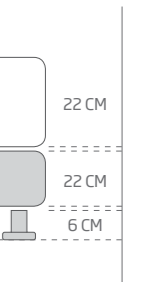

HOLIDAY IMAGE PLUS

İKİZ YATAK
TWIN MATTRESS

Üst düzey uyku deneyimi.

Konuklarınıza ev rahatlığını sunan Bellona'nın Holiday Image Plus yatağı ile tesisinizde rahatlığı doyasıya yaşatacağınızdan emin olabilirsiniz. Holiday Image Plus en nitelikli yay sistemi kabul edilen SL Yay Sistemi ile vücudun daha fazla bölgesine temas etmesini sağlayarak beden her noktasında rahatlığı fazlasıyla yaşatır.

Excellent sleep experience.

Bellona provides top quality home comfort for your guests with Holiday Image Plus mattress making your hotel a comfort destination. Holiday Image Plus provides greater support with more points of contact with one of the most distinguished spring systems available. SL Spring System takes relaxation to a whole new level.

Holiday Image Plus Teknik Özellikleri / Technical Features

1. 1 Kapitone katmanları / Quilting layers
2. 2 Kapitone katmanları / Quilting layers
3. 3 Sünger / Foam
4. 4 Keçe / Felt
5. 5 SL Yay Sistemi / SL Spring System
6. 6 Keçe / Felt
7. 7 Sünger / Foam
8. 8 Kapitone katmanları / Quilting layers

HOLIDAY DELUXE

İKİZ YATAK
TWIN MATTRESS

28

Bir uyku klasiği.

Hayatta sahip olduğumuz standartlardan ödün vermeyi istemeyiz. Uyku standartları yüksek olan misafirlerinizi Bellona Holiday Deluxe yatak ile ağırlayarak fazlasıyla memnun edebilirsiniz. En gelişmiş yatak sistemlerinden biri olan SL Yay Sistemi ile Bellona Holiday Deluxe, vücuda tam destek vererek hem misafirlerinizin hem de tesisinizin uyku standartlarını yükseltir.

A sleep classic.